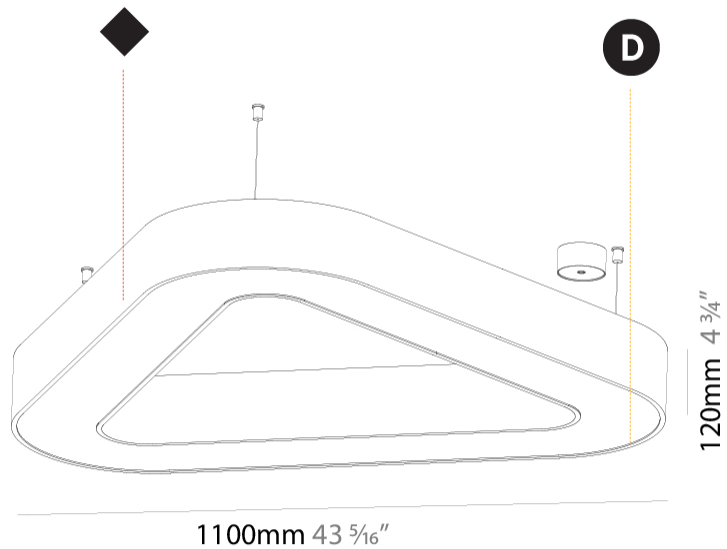

GENERAL

Series: Glorious
Subseries: Glorious Victory
Brand: Prolicht
Division: Architectural
Mounting Type: Suspension
Mounting Location: Ceiling
Subcategory: Ambient

PHYSICAL

Shape: Abstract
Length (mm): 1100
Length (in): 43 ⁵/₁₆
Width (mm): 1100
Width (in): 43 ⁵/₁₆
Height (mm): 120
Height (in): 4 ³/₄
Max. Overall Height (mm): 2120
Max. Overall Height (in): 83 ⁷/₁₆
Light Distribution: Direct
Weight (kg): 10.561
Weight (lbs): 23.23
Diffuser: PMMA - Opal or Micro-Prism
Fixture Finish: SSR / BKV / CWI / CRY / HAB / LAG / UFT / ITA / RUA / RUR / MIC / FTG / MYG / TWT / LOD / PUS / FRO / FUP / KIA / POP / BLS / SPG / MEY / GOH / GUM / CHC / COM / ABZ / JAG / OBR / MOS / ROR
Fixture Material: Aluminum

ELECTRICAL

Lamp Type: LED (Zhaga Standard)
Input Wattage (W): 45
Total Output Wattage (W): 36 / 28.8 (3500K)
Dimming: Non-Dimming / Phase Dimming (120Vac only) / 0-10V Dimming
Driver Included: Yes
Driver Location: Integrated
Driver Type: Constant Current - 120 / 277Vac
Driver Class: Class 2
Input Voltage (V): 120 - 277
Constant Current (MA): 350 / 900 (3500K)

LED

Color Temperature (°K): 3000 / 3500 / 4000
Max. Delivered Lumen (lm): 4150 / 4302 / 43390
CRI: >80 CRI
Efficiency (%): 0.65
Lamp Life (hrs): 50000

OPTICAL

RATINGS AND CERTIFICATIONS

Certified By: Certified for North American Standards
IP rating: IP20